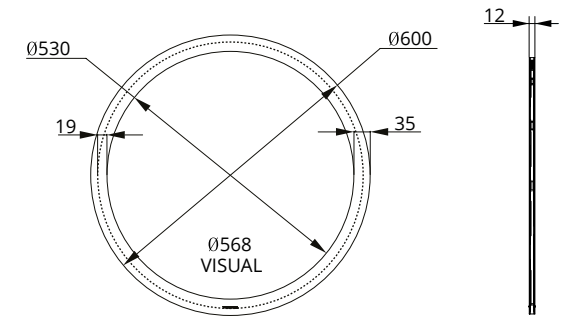

Color
silver (one side)
white (one side)

Low voltage
24 Volts

Brightness
3200 LUX

Up to 80,000 hours of use -
210 LEDs

DIMENSIONS (mm)

50 route de la Reine,
92100 Boulogne-Billancourt/France
T+33 (01)49 21 00 61/F+33 (01) 70 24 85 59 /
E contact@vitrinemedias.com/www.vitrinemedias.com